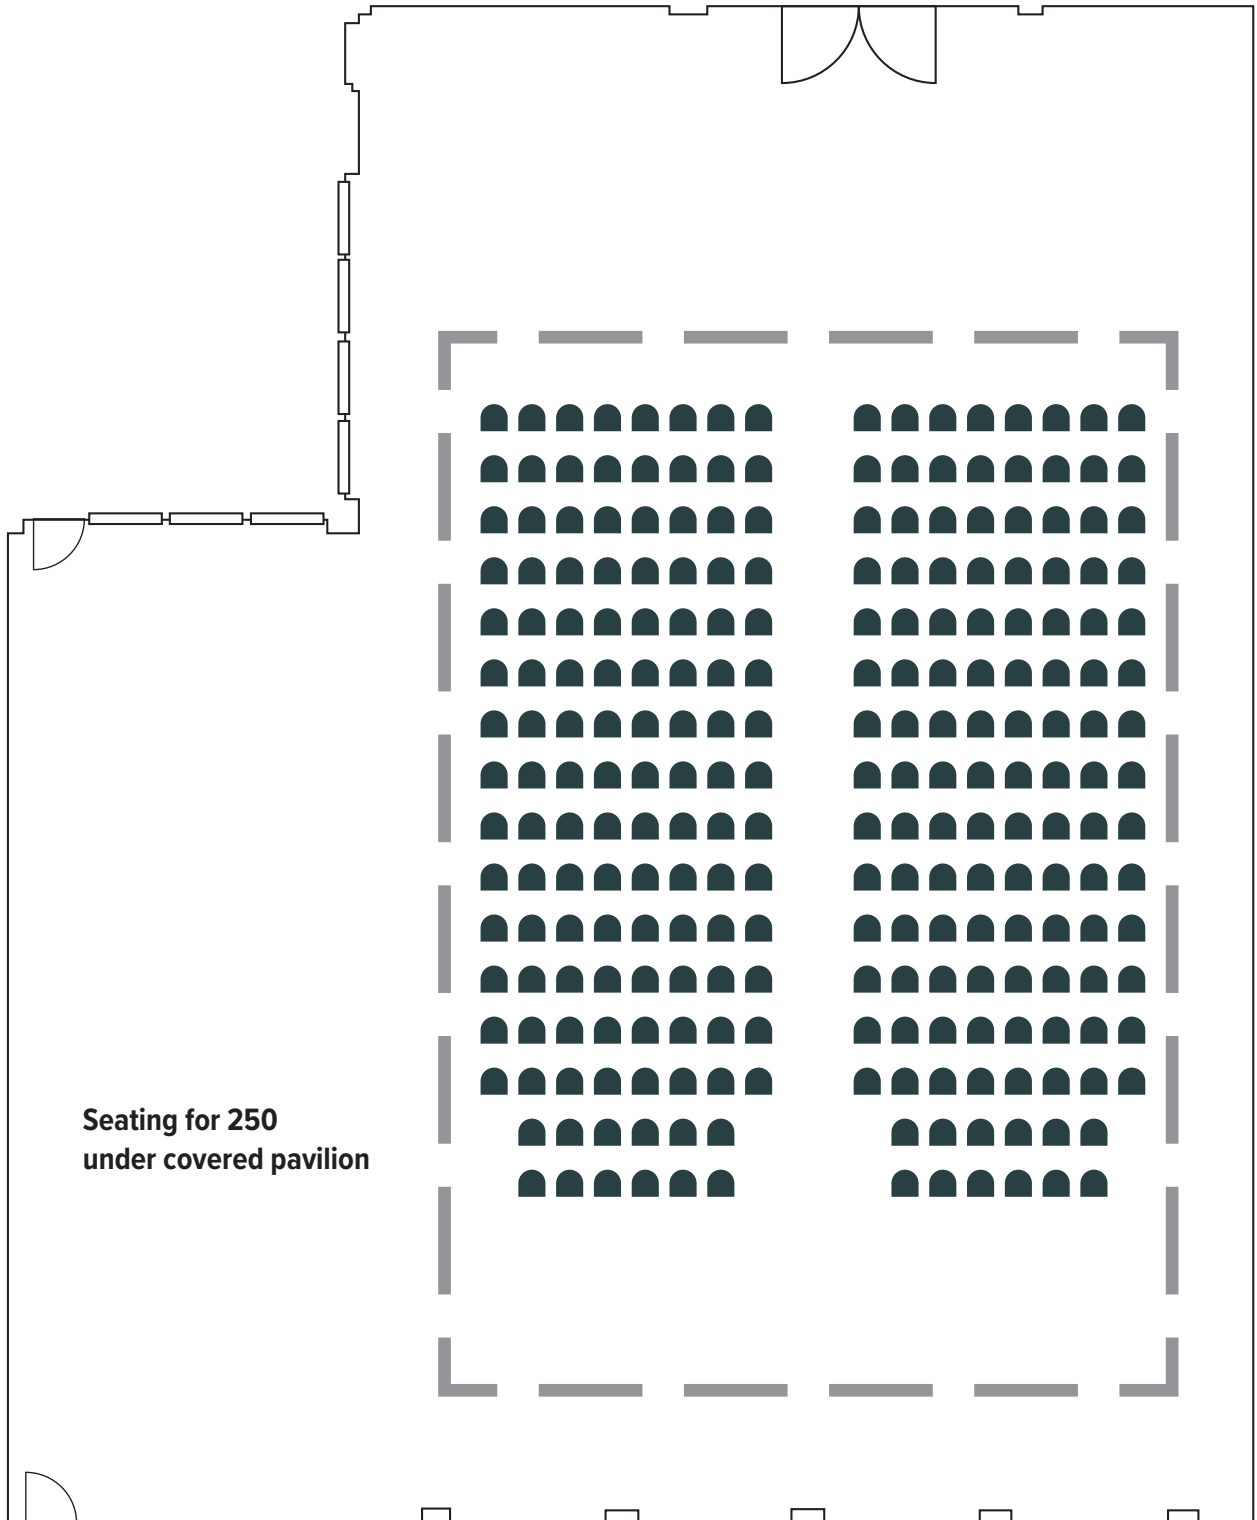

— CHÂTEAU —
Le Parc
—

**Seating for 250
under covered pavilion**